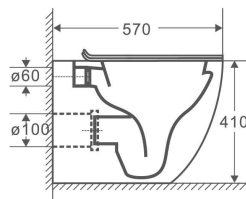

Simple

BTW

Wall Hung

MILOS OPACO

MILOS OPACO

MILOS OPACO

LT 2141D

RIMLESS
SYSTEM