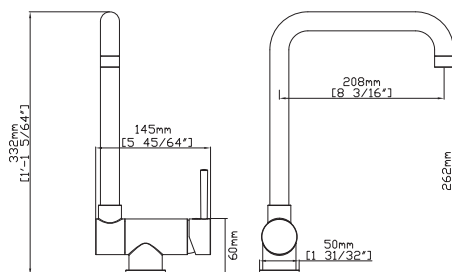

► **Miscelatore cucina pieghevole, per installazione vicino al finestra**
Rabattable pour montage devant une fenêtre
Folding kitchen mixer for installation besides the window
Σπαστή για τοποθέτηση μπροστά σε παράθυρο

Rubinetto della cucina
Cartuccia ceramica
Flessibili collegamento 35cm

Kitchen faucet
Ceramic cartridge
Flexible connectors 35cm

Robinet de cuisine
Cartouche céramique
Flexible de raccordement 35cm

Μπαταρία κουζίνας
Μηχανισμός κεραμικών δίσκων
Σπιράλ σύνδεσης 35cm