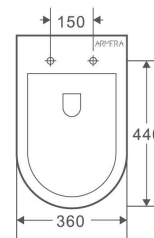

Simple

BTW

Wall Hung

MILOS OPACO

MILOS OPACO

MILOS OPACO

LT 2141D

RIMLESS
SYSTEM