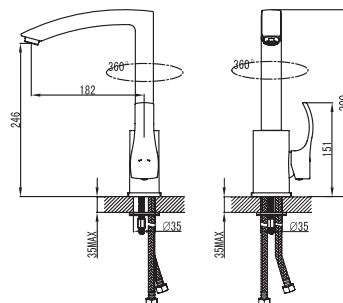

Rubinetto della cucina
Cartuccia ceramica
Flessibili collegamento 35cm

Kitchen faucet
Ceramic cartridge
Flexible connectors 35cm

Robinet de cuisine
Cartouche céramique
Flexible de raccordement 35cm

Μπαταρία κουζίνας
Μηχανισμός κεραμικών δίσκων
Σπιράλ σύνδεσης 35cm