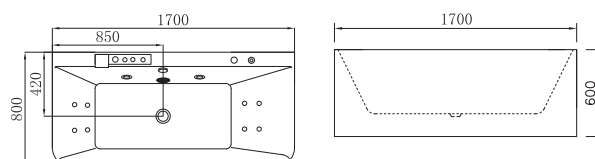

- ① **Ingresso acqua**
  Arrivée d'eau • Water inlet • Είσοδος Νερού
- ② **Miscelatore acqua calda /fredda**
  Commandant de l'eau froide et chaude • Cold/hot water controller • Μίκτης ζεστού-κρύου νερού
- ③ **Commutatore di trasferimento acqua**
  Commutater de transfer pour l'arrivée d'eau • Transfer switch for water inlet • Διανομέας νερού σε καταράκτι
- ④ **Commutatore di trasferimento acqua alla doccia**
  Commutater de transfer d'eau • Transfer switch for hand shower • Διανομέας νερού σε ντουζ χειρός
- ⑤ **Rubinetto girevole**
  Robinet rotatif • Rotatable faucet • Περιστερεφόμενη κάνουλα
- ⑥ **Drenaggio**
  Egouttoir manuel • Manual drainer • Βαλβίδα μπανιέρας
- ⑦ **Comandi pneumatici aria**
  Commandes pneumatiques controle aero • Air pressure switch and waterflow regulation • Πνευματικό χειριστήριο αέρα
- ⑧ **Comandi pneumatici ON/OFF**
  Commandes pneumatiques on/off • Switch for water pump • Πνευματικός διακόπτης υδρομασάζ on/off