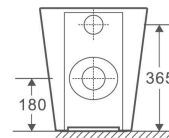

Simple

BTW

Wall Hung

MILOS OPACO

MILOS OPACO

MILOS OPACO

LT 2141D

RIMLESS
SYSTEM