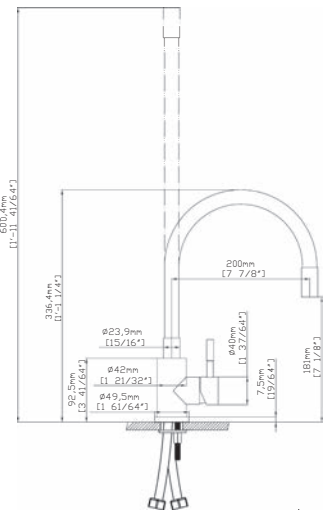

LINUX INOX - K221

5 anni garanzia
ans garantie
years warranty
χρόνια εγγύηση

SUPERFICIE
SURFACE • ΕΠΙΦΑΝΕΙΑ
S/S (INOX)

Cod. 5206836065366

129,90 €

SEDAL
EN35S

Rubinetto della cucina
Cartuccia ceramica
Flessibili collegamento 35cm

Kitchen faucet
Ceramic cartridge
Flexible connectors 35cm

Robinet de cuisine
Cartouche céramique
Flexible de raccordement 35cm

Μπαταρία κουζίνας
Μηχανισμός κεραμικών δίσκων
Σπιράλ σύνδεσης 35cm