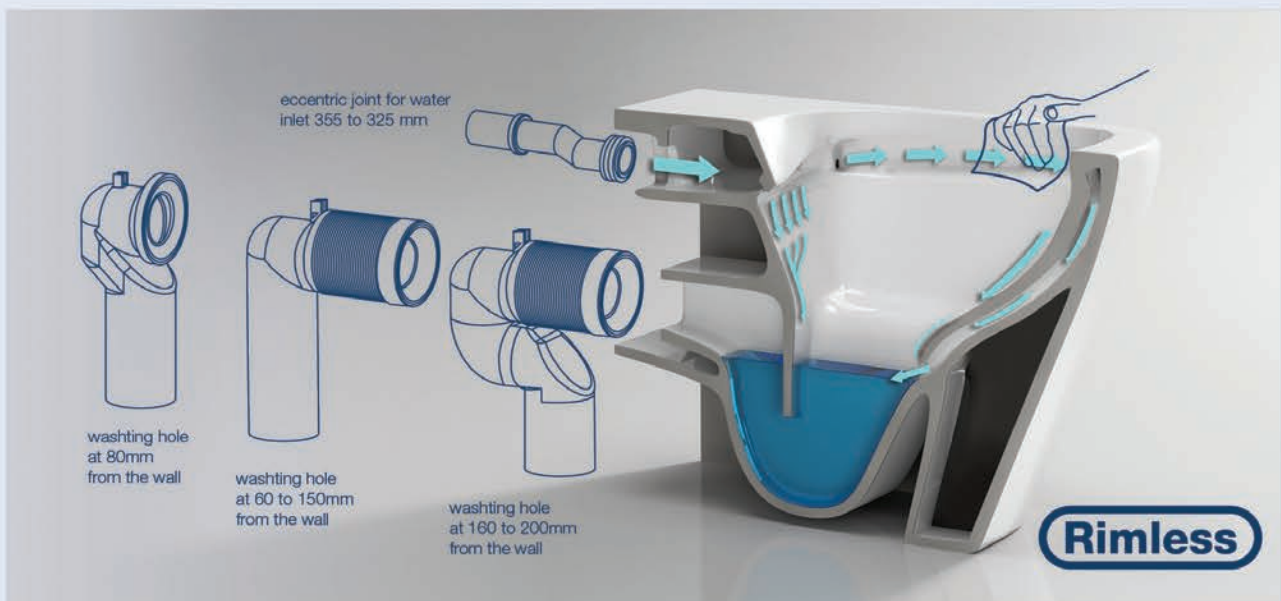

RIMLESS

Design, igiene, facile da pulire
Nessuna superficie nascosta
Previene l'odore e l'accumulo di batteri
Migliore pulizia e risparmio d'acqua

Design, hygiene, easy-clean
No hidden places
Deodorant, no bacteria accumulation
Better cleaning and water-saving

No flush rim-nowhere for germs to hide. Without a flush rim, there is no hidden, hard-to-reach places where germs, bacteria, dirt and deposits can accumulate.

Easy to clean. A clean and sparkling ceramic surface with one wipe.