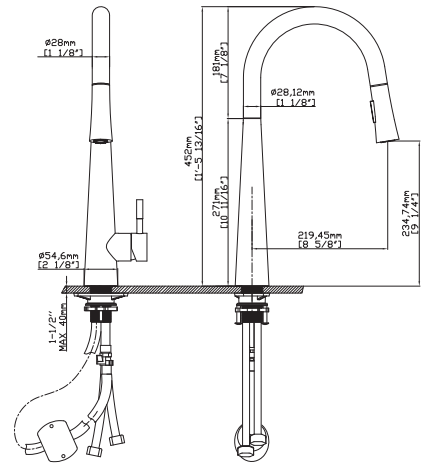

ELISA - K149 MATTE BLACK

5 anni garanzia
ans garantie
years warranty
χρόνια εγγύηση

SUPERFICIE
SURFACE • ΕΠΙΦΑΝΕΙΑ

Matte Black

189,90 €

Cod. 5206836065496

SEDAL
EN35S

Rubinetto della cucina

Doccetta estraibile
Cartuccia ceramica
Flessibili collegamento 35cm

Kitchen faucet

Douche gigogne
Ceramic cartridge
Flexible connectors 35cm

Robinet de cuisine

Pull out shower
Cartouche céramique
Flexible de raccordement 35cm

Μπαταρία κουζίνας

Αποσπώμενο ντουζάκι
Μηχανισμός κεραμικών δίσκων
Σπιράλ σύνδεσης 35cm