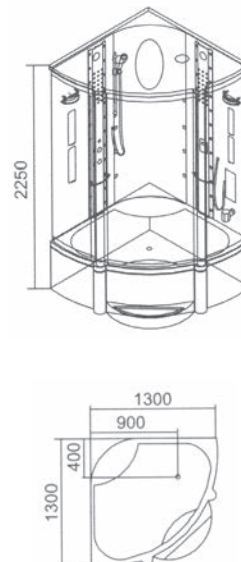

PALOMA K-549

Cod. 5206836517391

7.499,00 €

Vasca d'angolo idromassaggio

Vasca d'angolo idromassaggio in combinazione con cabina di multiple funzioni. Completa di soffione doccia, illuminazione, radio FM/AM con due casse, cappe di aspirazioni sul tetto, mensole ergonomiche, due maniglie ergonomiche, specchio, doccetta, un mixer e apparecchio per massaggio plantare. Cabina di vetro temperato 6mm in alluminio cromato. È dotata di un sistema idromassaggio con 6 jets, drenaggio automatica dell'acqua, con un interruttore termico e una valvola automatica e supportato da una pompa di 1HP/750W. Due comandi idromassaggio (comando on/off e comando dell'aria), illuminazione subacqua con lampada LED da fondo. Si può fornire con pannello luminoso elettronico delle varie funzioni. Ha una garanzia di 2 anni ed è confezionata in 4 scatole di cartone rivestite di legno.

Cabine de douche d'angle hydromassante

Le modèle K-549 est douche d'angle Balnéo qui combine les fonctions d'un bain à remous et une cabine hydromassante multifonctionnelle. Elle dispose de tête de douche, éclairage de plafond, radio FM/AM avec deux haut-parleurs, ventilateur de plafond, sièges - étagères ergonomiques pour les petits objets, deux poignées ergonomiques, miroir, douche à main, mélangeur et un dispositif pour massage plantaire. Il dispose aussi de 11 jets de massage vertical, dorsal et cervical. La cabine est aussi disponible avec un panneau de commande électronique multifonctionnel avec des voyants lumineux. Verre transparent (sécurité) de 6mm et des cadres en inox. Elle dispose d'un système d'hydromassage de 6 jumbo jets et vidange automatique, aspiration, interrupteur thermique électrique intégré et une pompe 1HP/750W. Elle a une double commande dans la baignoire (marche-arrêt et air control), une vanne automatique et une lampe d'éclairage subaquatique LED. Livrée emballée dans 4 cartons lambrissés. 2 ans de garantie.

Hydromassage

The model K-549 is an electronically controlled hydro-sauna that combines the functions of a hydro massage bath and a multi-function hydro massage cabin. Includes ceiling shower, ceiling light, FM/AM radio with two loudspeakers, ceiling fan, ergonomic racks for small items, two ergonomic handles, mirror, heavy-duty shower head, heavy duty mixer, and plantar massage. It is also available with an electronic multi-function control panel with LEDs. Cabin crystals are transparent 6mm (security) and inox frames. It has a double control on the bathtub (on/off and air control). The bathroom has a hydro massage system with 6 jumbo jets and automatic drainage, suction, electronic thermal switch embedded. It also has eleven jets for vertical, dorsal and cervical massage. Automatic valve and underwater illumination with LED bottom lamp. The hydro massage system has a 1HP/750W pump. It is packaged in 4 cartons with wooden lining. 2 year warranty.

Μπάνιο υδρομασάζ