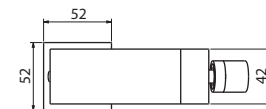

Miscelatore bidet
Cartuccia ceramica
Flessibili collegamento 35cm

Mitigeur bidet
Cartouche céramique
Flexible de raccordement 35cm

Mixer tap for bidet
Ceramic cartridge
Flexible connectors 35cm

Μπαταρία μινιτέ
Μηχανισμός κεραμικών δίσκων
Σπιράλ σύνδεσης 35cm

WPT148077C

Cod. 5206836000121

169,00 €