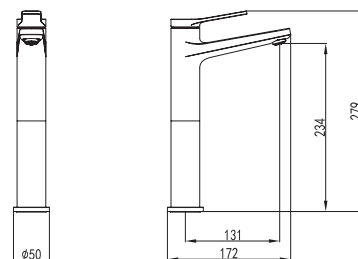

WNW168B73PA

Cod. 5206836038193

199,00 €

Miscelatore lavabo alto
Cartuccia ceramica
Flessibili collegamento 35cm

Mitigeur lavabo haut
Cartouche céramique
Flexible de raccordement 35cm

Mixer tap high for wash basin
Ceramic cartridge
Flexible connectors 35cm

Μπαταρία νιπτήρος ψηλή
Μηχανισμός κεραμικών δίσκων
Σπιράλ σύνδεσης 35cm