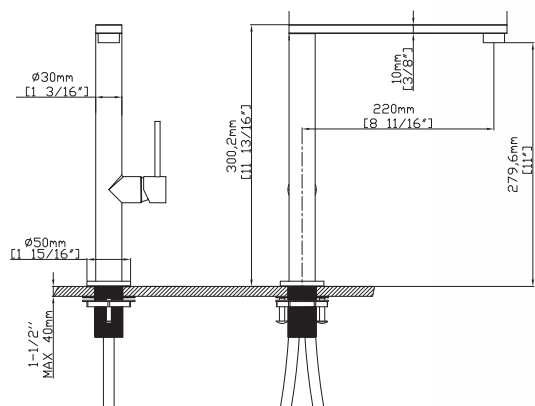

MONICA - K935 MATTE BLACK

5 anni garanzia
ans garantie
years warranty
χρόνια εγγύηση

SUPERFICIE
SURFACE • ΕΠΙΦΑΝΕΙΑ
Matte Black

Cod. 5206836065380

169,90 €

SEDAL
SN25S

Rubinetto della cucina
Cartuccia ceramica
Flessibili collegamento 35cm

Kitchen faucet
Ceramic cartridge
Flexible connectors 35cm

Robinet de cuisine
Cartouche céramique
Flexible de raccordement 35cm

Μπαταρία κουζίνας
Μηχανισμός κεραμικών δίσκων
Σπιράλ σύνδεσης 35cm