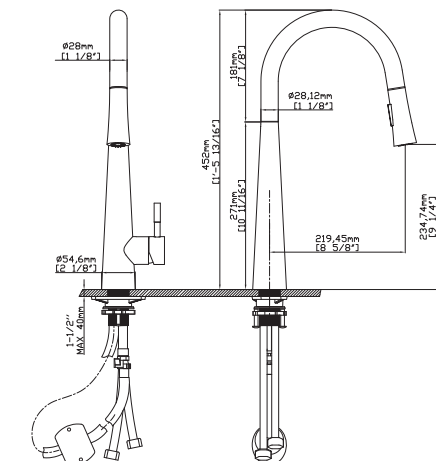

ELISA - K149 INOX

5 anni garanzia
ans garantie
years warranty
χρόνια εγγύηση

SUPERFICIE
SURFACE • ΕΠΙΦΑΝΕΙΑ

S/S (INOX), Satine

169,90 €

Cod. 5206836065489

SEDAL
EN35S

Rubinetto della cucina

Doccetta estraibile
Cartuccia ceramica
Flessibili collegamento 35cm

Kitchen faucet

Douche gigogne
Ceramic cartridge
Flexible connectors 35cm

Robinet de cuisine

Pull out shower
Cartouche céramique
Flexible de raccordement 35cm

Μπαταρία κουζίνας

Αποσπώμενο ντουζάκι
Μηχανισμός κεραμικών δίσκων
Σπιράλ σύνδεσης 35cm