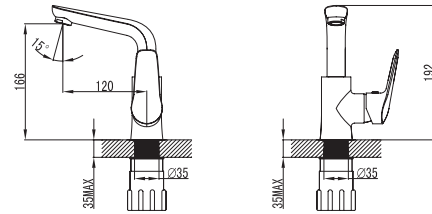

AZ16S79C

Cod. 5206836003542

109,00 €

Miscelatore lavabo alto
Cartuccia ceramica
Flessibili collegamento 35cm

Mitigeur lavabo haut
Cartouche céramique
Flexible de raccordement 35cm

Mixer tap high for wash basin
Ceramic cartridge
Flexible connectors 35cm

Μπαταρία νιπτήρος ψηλή
Μηχανισμός κεραμικών δίσκων
Σπιράλ σύνδεσης 35cm